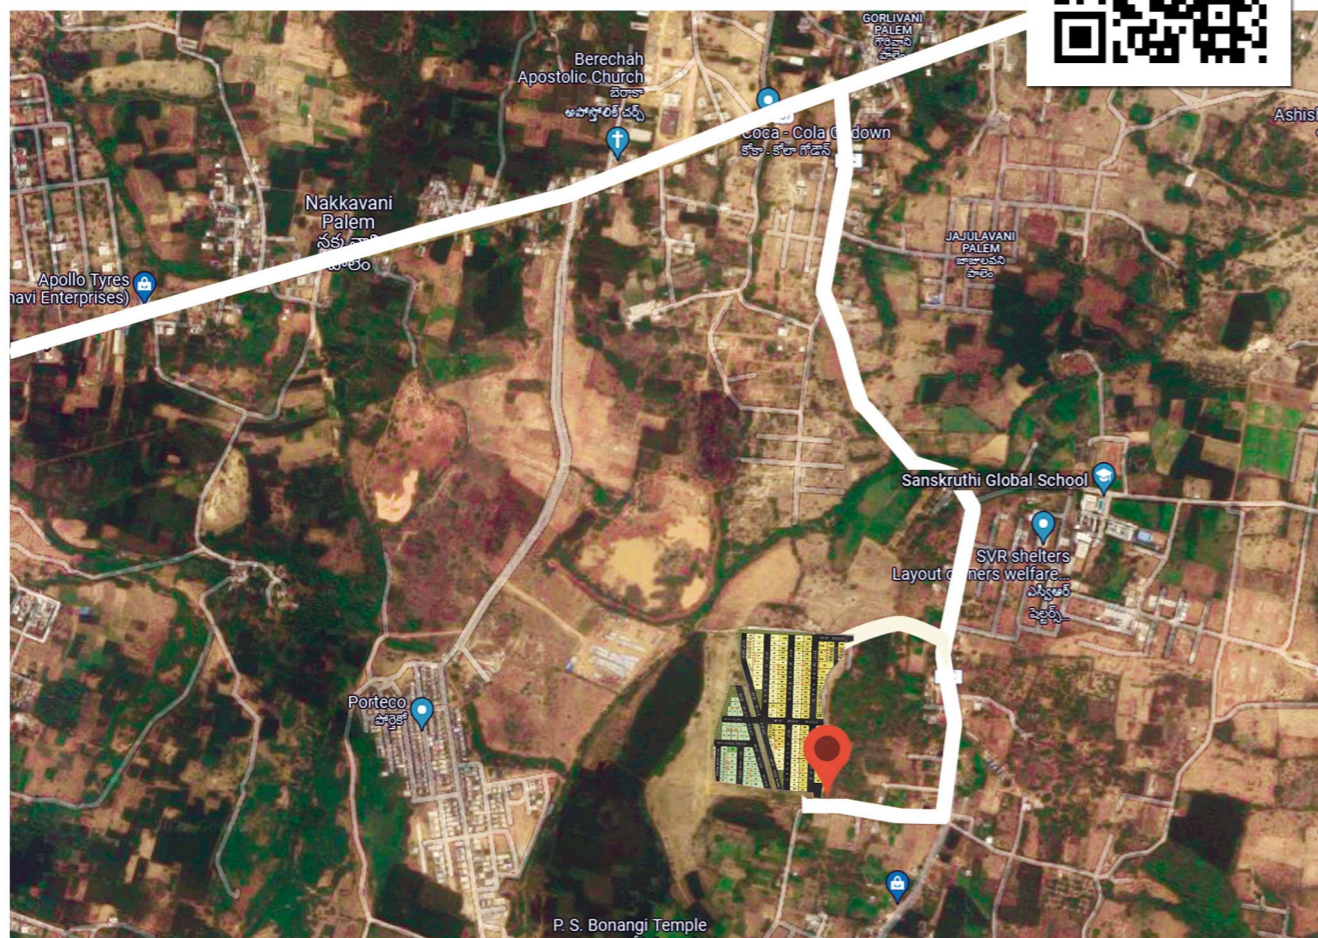

Location Highlights

- Close to Samskruthi Global School
- Nearer to Visakhapatnam Steel Plant
- Nearer to PCPIR An Express Highway with 6 lanes by AP. Govt.
- Nearer to Pudimadaka Spacious Beach and Beautiful Tourism place Kondakarla Ava
- Eastern Naval Command Base in 3,000 Acres at Rambali
- Surrounded by independent Houses,
- Nearer to APIIC SEZ in 20.000 Acres,
- Close to Educational Institutions
- Close to Atchuthapuram Road.
- City Bus Facilities is available

SCAN QR CODE FOR LOCATION

MARKETED BY

Sri Sai Estates & Infra

forever with you....

PLOTS ♦ FLATS ♦ FARM LANDS

H.O. Sri Sai Matha Nilayam, 50-50-39/2, 2nd Floor, TPT Colony, Seethammadhara, Vizag -13.

B.O. : Flat No. 201, Vishnu Hill view Apartment's, Balaji Hills, Balayya Sastry Layout, Seethamadhara, Vizag-13